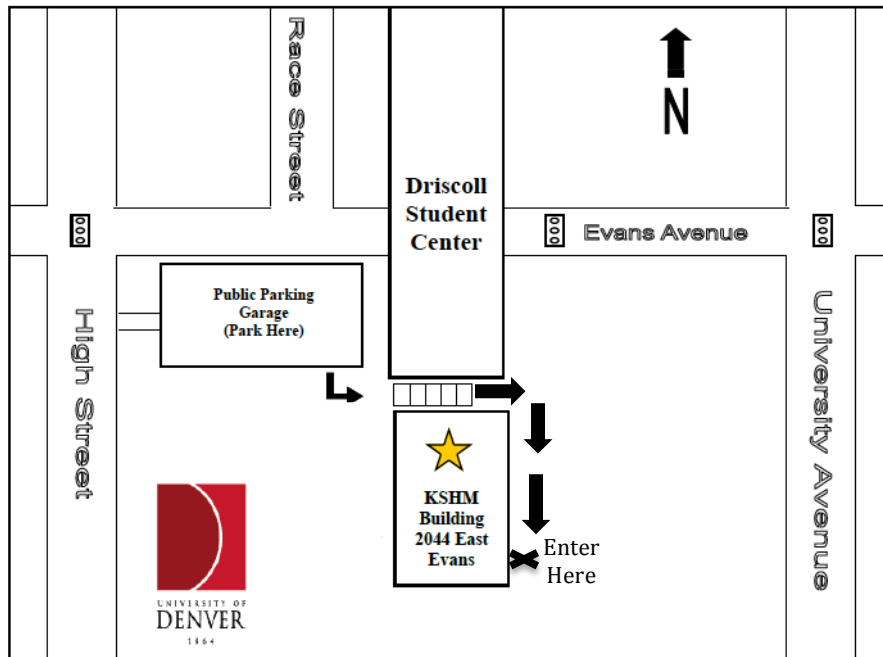

# Directions to the Fritz Knoebel School of Hospitality Management at the University of Denver

**Exit I-25 at University (EXIT 205)**  
**Take University South**  
**Turn Right at Third Traffic Light (EVANS AVENUE)**  
**Turn Left at the Second Light (HIGH STREET)**  
**Make First Left into Drive and Park in Parking Garage (LOT E)**  
**Follow Map to Entrance**